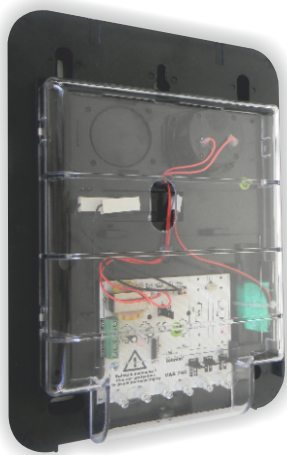

VAS-740 OUTDOOR SIREN

General Features

- Sliding 6 LEDs
- Microprocessor controlled
- Intelligent trigger system that no jumper setting
- Distinguish between sabotage and power cutoff
- 2 different siren pattern
- 2 different siren tone
- Automatic cut off time, adjustable between 3-10 minutes
- 3mm, resistant, white, ABS housing
- Blue window
- Metal or plastic protection options (Covers the whole components, not only the electronic board)
- Tamper protection for removal of the top cover from the body of the siren or removal of the siren from the wall

- Power voltage from battery or panel during alarm (SAB or SAC)
- Optional double piezo
- Wide and smooth area for company logo

Technical Specifications

- Power input: 9-14V DC, nominal 12V DC
- Frequency: 1400-3000Hz
- Sound level: 118dB
- Protection: IP 40
- Internal, rechargeable battery: 6V, 330mAh
- Current at SAB mode @12V: 300mA
- Current at SCB mode @12V: 25mA
- Stand by current: 25mA
- Dimensions: 215x300x60mm
- Weight: 1354kg

VAS-700 / VAS-701 DUMMY SIRENS

- VAS-701, 6 sliding LEDs
- VAS-700 empty siren box
- Wide and smooth area for company logo
- Blue or red window options

Plastic Protection

Metal Protection